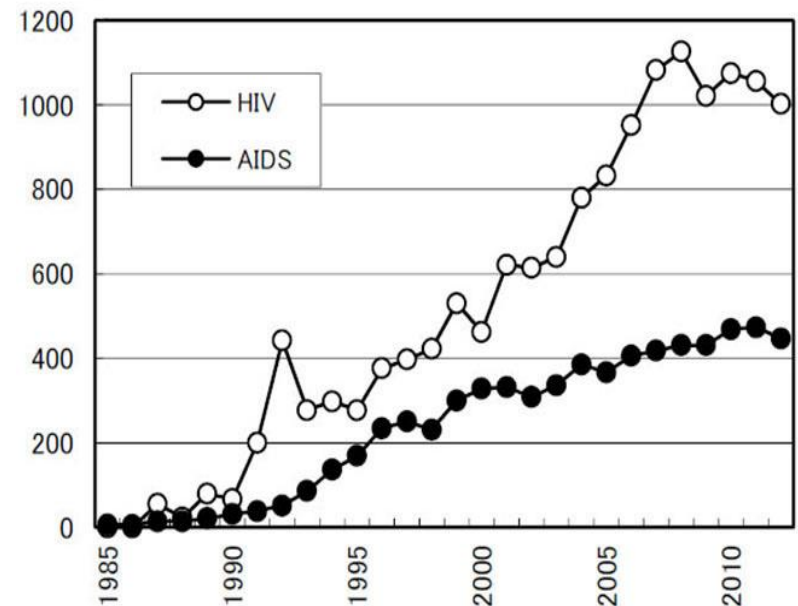

HIV/AIDS in Japan

The gradual increase
in the number of new
HIV cases and new
AIDS patients.

The number of new HIV cases and new AIDS patients, 1985-2012, Japan

※ Annual Report on HIV/AIDS Surveillance in Japan, National AIDS Surveillance Committee, Ministry of Health, Labour and Welfare.