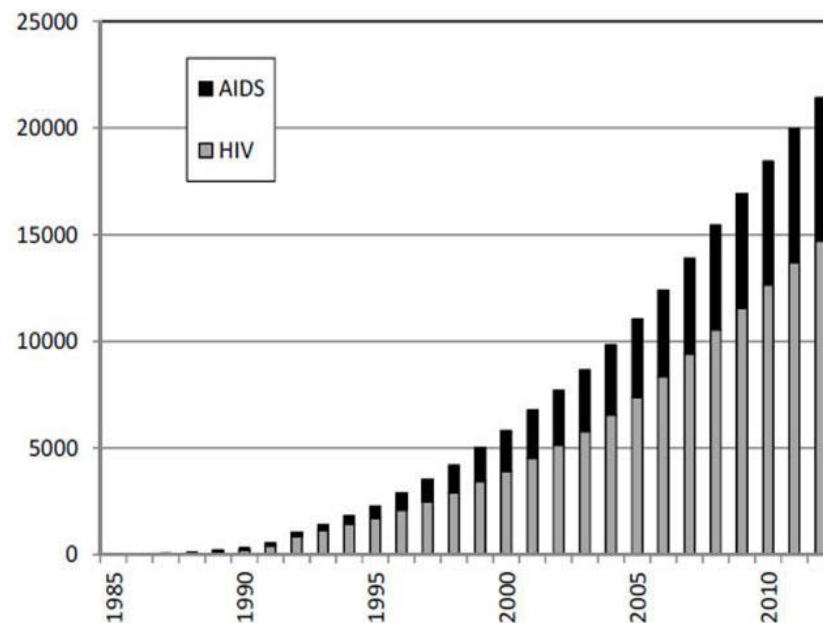

HIV/AIDS Issues for Transgender People in Japan

Lily Taiga (Kansai University / MASH OSAKA / TGWAP)

HIV/AIDS in Japan

The total number of people living with HIV/AIDS is over **21,000**.

The total number of HIV cases and AIDS patients, 1985-2012, Japan